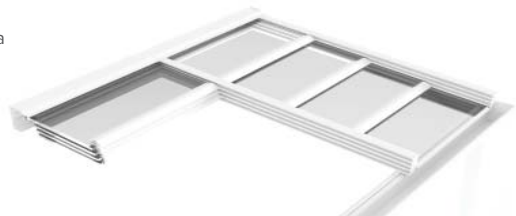

75%

1280x6000 mm

Policarbonato multicamera
Multiwall polycarbonate

1230x6000 mm

Pannello sandwich
Sandwich panel

930x5000 mm

Policarbonato compatto
Compact polycarbonate

830x4000 mm

Vetro stratificato
Laminated safety glass