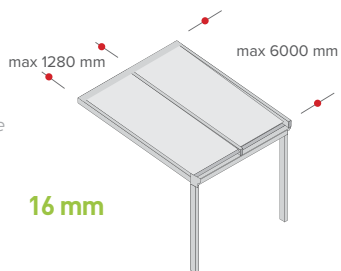

CONFORMAZIONE COPERTURE

CONFORMATION ROOF

Policarbonato multicamera

Multiwall polycarbonate